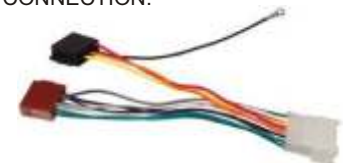

**CODE:** GC CAR ISOHONDA  
**TRADE:**\$ 9.90  
**RETAIL:**\$16.50

**NISSAN HARNESS CONNECT PLUG.**

PLUGS INTO FACTORY HARNES FOR CAR CONNECT BETWEEN RADIO AND CAR MANUFACTURER CONNECTION. ALSO USEFULL FOR CAR STEREO SPEAKER CONNECTION.

**CODE:** GC CAR ISONISSAN  
**TRADE:**\$ 9.90  
**RETAIL:**\$16.50

**HYUNDAI HARNESS CONNECT PLUG.**

PLUGS INTO FACTORY HARNES FOR CAR CONNECT BETWEEN RADIO AND CAR MANUFACTURER CONNECTION. ALSO USEFULL FOR CAR STEREO SPEAKER CONNECTION.

**CODE:** GC CAR ISOHYUNDAI  
**TRADE:**\$ 9.90  
**RETAIL:**\$16.50

**SUZUKI HARNESS CONNECT PLUG.**

PLUGS INTO FACTORY HARNES FOR CAR CONNECT BETWEEN RADIO AND CAR MANUFACTURER CONNECTION. ALSO USEFULL FOR CAR STEREO SPEAKER CONNECTION.

**CODE:** GC CAR ISOSUKUKI  
**TRADE:**\$ 9.90  
**RETAIL:**\$16.50

**MAZDA HARNESS CONNECT PLUG.**

PLUGS INTO FACTORY HARNES FOR CAR CONNECT BETWEEN RADIO AND CAR MANUFACTURER CONNECTION. ALSO USEFULL FOR CAR STEREO SPEAKER CONNECTION.