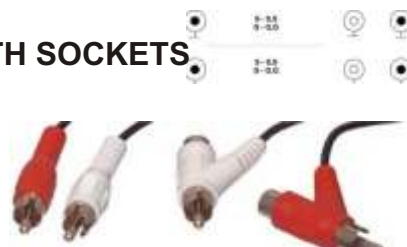

CODE: GC LEAD250
 TRADE \$ 22.00
 RETAIL \$ 38.50

**RCA PLUG TO
 2X RCA PLUGS**
 LOOSE

LENGTH:	1.50M	2.5M	5.0M
CODE:	GC LEAD100	GC LEAD101	GC LEAD102
TRADE	\$ 1.75	\$ 2.15	\$ 3.15
RETAIL	\$ 4.40	\$ 5.50	\$ 6.60

**4X RCA PLUGS TO
 4X RCA PLUGS**
 LOOSE

LENGTH: 1.5M
 CODE: GC LEAD115
 TRADE \$ 3.35
 RETAIL \$ 7.70

**RCA PLUG TO
 BNC PLUG**
 LOOSE

LENGTH: 1.5M
 CODE: GC LEAD106
 TRADE \$ 2.40
 RETAIL \$ 5.50

**RCA PLUG TO
 RCA SOCKET**
 LOOSE

LENGTH: 2.5M
 CODE: GC LEAD108
 TRADE \$ TBA
 RETAIL \$ TBA

**2X RCA PLUGS TO
 2X RCA PLUGS WITH SOCKETS**

LENGTH: 1.5M
 CODE: GC LEAD110
 TRADE \$ 3.85
 RETAIL \$ 6.60

**2X RCA R/A PLUGS TO
 2X RCA R/A PLUGS**