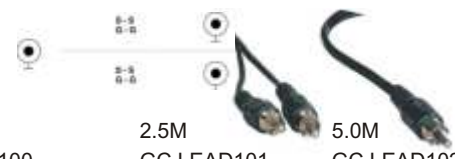

**RCA PLUG TO
2X RCA PLUGS**
LOOSE

LENGTH:	1.50M	2.5M	5.0M
CODE:	GC LEAD100	GC LEAD101	GC LEAD102
TRADE	$ 1.75	$ 2.15	$ 3.15
RETAIL	$ 4.40	$ 5.50	$ 6.60