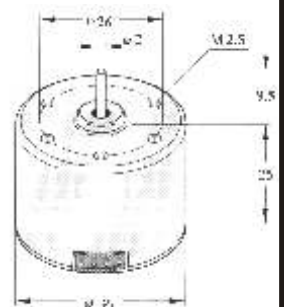

ORIGINAL#: HDN-4A3LD
 VOLTS: 1.7VOLTS
 CODE: AUD-ACM 350
 TRADE: \$ 8.95
 RETAIL: \$ 16.50

SPINDLE HEIGHT

AS SHOWN IN PICTURE (LEFT) THE SPINDLE HEIGHT IS MEASURED FROM THE TOP OF THE SPINDLE ITSELF TO THE BASE AT THE BOTTOM OF THE MOTOR...

ORIGINAL#	CODE	VOLT	RPM	DIRECTION	TRADE	RETAIL
SHU2L	AUD-ACM 175	12V	2000/4000	CCW	\$ 11.95	\$ 22.00

MABUCHI EG500AS / EG530AD SERIES

NOTE: THE EG510ED SERIES HAS BEE SUPERSEDED BY THIS SERIES

CODE	VOLT	DIRECTION
AUD-ACM 110	9V	CW
AUD-ACM 115	9V	CCW
AUD-ACM 120	12V	CW
AUD-ACM 125	12V	CCW