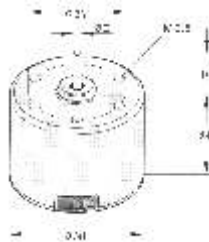

BOTH EG500KD = 1600/3200RPM

CODE	VOLT	DIRECTION
AUD-ACM 145	9V	CCW
AUD-ACM 175	12V	CCW

BOTH EG500YD = 2000/4000RPM

TRADE: \$ 11.95
RETAIL: \$ 22.00

MABUCHI EG510KD

MADE BY MABUCHI THIS MOTOR IS SUITABLE FOR HIGH SPEED DUBBING

MOTORS IS VARIABLE 1600/3200RPM

CODE	VOLT	DIRECTION
AUD-ACM 135	9V	CW

TRADE: \$ 9.95
RETAIL: \$ 16.50

SPINDLE HEIGHT

AS SHOWN IN PICTURE (LEFT) THE SPINDLE HEIGHT IS MEASURED FROM THE TOP OF THE SPINDLE ITSELF TO THE BASE AT THE BOTTOM OF THE MOTOR... æ