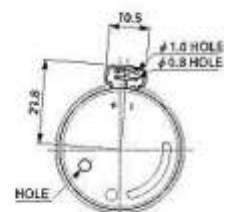

MABUCHI EG500AS / EG530AD SERIES

NOTE: THE EG510ED SERIES HAS BEE SUPERSEDED BY THIS SERIES

CODE	VOLT	DIRECTION
AUD-ACM 110	9V	CW
AUD-ACM 115	9V	CCW
AUD-ACM 120	12V	CW
AUD-ACM 125	12V	CCW

TRADE: $ 8.65
RETAIL: $ 16.50