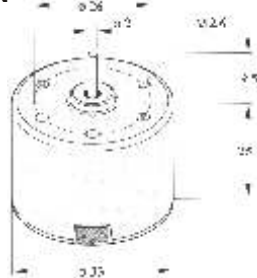

PAGE 6:10

AUDIO CASSETTE MOTORS

MMI - 6S SERIES

ALL ARE @ 2400RPM

CODE	VOLT	DIRECTION
AUD-ACM 15	6V	CW
AUD-ACM 25	6V	CCW
AUD-ACM 35	9V	CW
AUD-ACM 55	12V	CW