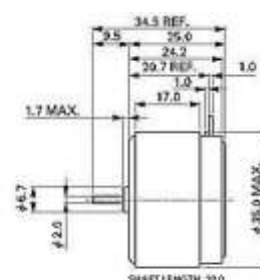

MABUCHI EG500AS / EG530AD SERIES

NOTE: THE EG510ED SERIES HAS BEE SUPERSEDED BY THIS SERIES

CODE	VOLT	DIRECTION
AUD-ACM 110	9V	CW
AUD-ACM 115	9V	CCW
AUD-ACM 120	12V	CW
AUD-ACM 125	12V	CCW

TRADE: $ 8.65
RETAIL: $ 16.50