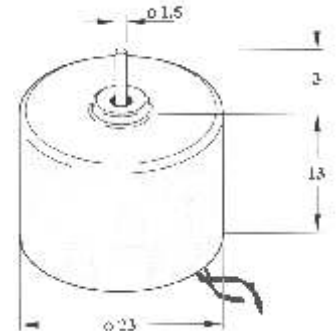

ORIGINAL#: HDN-4A3LD
 VOLTS: 1.7VOLTS
 CODE: AUD-ACM 350
 TRADE: \$ 8.95
 RETAIL: \$ 16.50

SPINDLE HEIGHT

AS SHOWN IN PICTURE (LEFT) THE SPINDLE HEIGHT IS MEASURED FROM THE TOP OF THE SPINDLE ITSELF TO THE BASE AT THE BOTTOM OF THE MOTOR...

ORIGINAL#	CODE	VOLT	RPM	DIRECTION	TRADE	RETAIL
SHU2L	AUD-ACM 175	12V	2000/4000	CCW	\$ 11.95	\$ 22.00

MABUCHI EG500AS / EG530AD SERIES

NOTE: THE EG510ED SERIES HAS BEE SUPERSEDED BY THIS SERIES

CODE	VOLT	DIRECTION
AUD-ACM 110	9V	CW
AUD-ACM 115	9V	CCW
AUD-ACM 120	12V	CW
AUD-ACM 125	12V	CCW