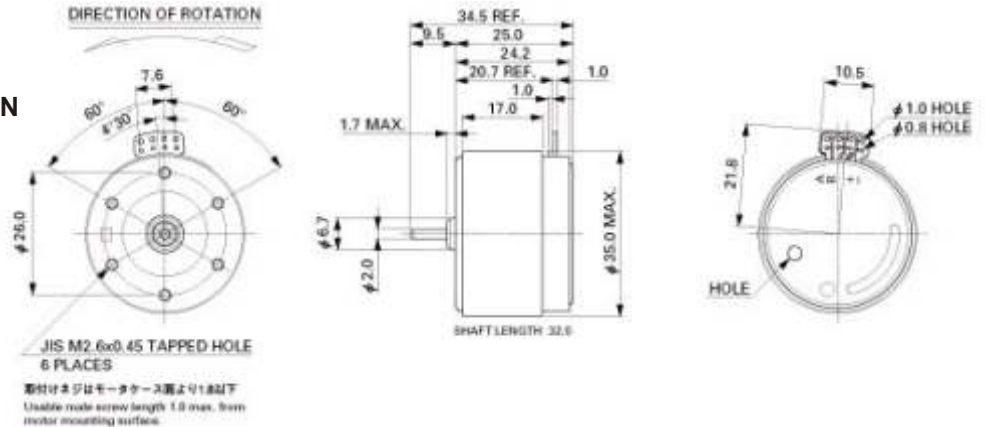

PAGE 6:11

AUDIO CASSETTE MOTORS

MABUCHI EG500KD and EG500YD

USED IN MANY DUAL DECK AUDIO SYSTEMS FOR THERE HIGH SPEED DUBBING CAPABILITIES

CODE	VOLT	DIRECTION
AUD-ACM 140	9V	CCW
AUD-ACM 70	12V	CCW

BOTH EG500KD = 1600/3200RPM

CODE	VOLT	DIRECTION
AUD-ACM 145	9V	CCW
AUD-ACM 175	12V	CCW

BOTH EG500YD = 2000/4000RPM