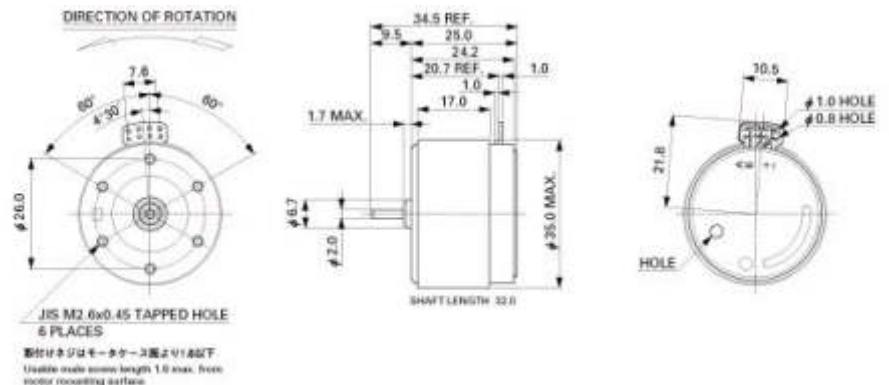

MABUCHI EG530YD SERIES

MADE BY MABUCHI THIS MOTOR IS SUITABLE FOR HIGH SPEED DUBBING

CODE	VOLT	RPM	DIRECTION
AUD-ACM 175	12V	2000/4000	CCW

BOTH MOTORS ARE VARIABLE 2000/4000RPM