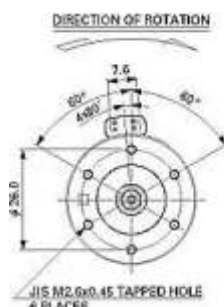

MABUCHI EG500AS / EG530AD SERIES

NOTE: THE EG510ED SERIES HAS BEE SUPERSEDED BY THIS SERIES

CODE	VOLT	DIRECTION
AUD-ACM 110	9V	CW
AUD-ACM 115	9V	CCW
AUD-ACM 120	12V	CW
AUD-ACM 125	12V	CCW

TRADE: $ 8.65
RETAIL: $ 16.50