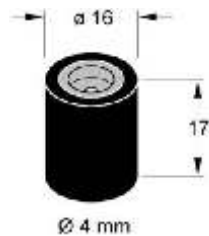

JVC VIDEO PINCH ROLLER

ORIGINAL #:	PQ43558A
SUITS:	HRD520/521/540/580 HRD600/620/830 HRS5800
CODE:	VP-ROLLER 46
TRADE:	$ 6.90
RETAIL:	$ 11.00