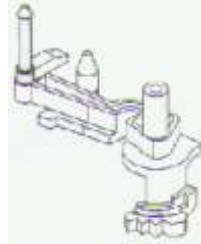

JVC IDLER ASSEMBLY

ORIGINAL #:	PU60618-1-3
SUITS:	HRD520/521/525/600 HRD830 HRDX20
CODE:	VP-IDLER 83
TRADE:	\$ 9.50
RETAIL:	\$ 16.50

PAGE 4:10

JVC VIDEO PARTS.

JVC GUIDE ARM

ORIGINAL #: PQ46325B, PQ46325-A-6
SUITS: HRJ220/221/625
CODE: VP-GEAR 791
TRADE: \$ 4.80
RETAIL: \$ 11.00