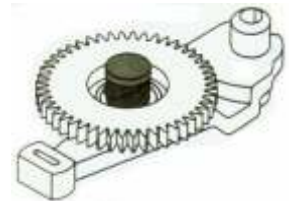

GOLDSTAR IDLER GEAR

ORIGINAL #: 386-396A
SUITS: P23H etc
CODE: VP-GEAR 812
TRADE: $ 8.95
RETAIL: $ 16.50