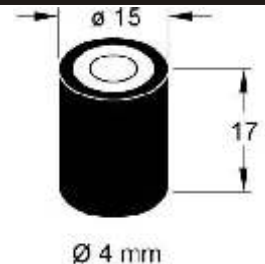

NEC VIDEO HEADS

ORIGINAL #	CODE	PRICE	CROSS REFERENCE
79V15001	VP-HD 199	$ 22.00	VN30, VN31, VN32, VN35
79V15879	VP-HD 169	$ 22.00	VH81
82C94AH1	VP-HD 146	$ 22.00	VCP1

NEC VIDEO BELT KITS

CODE	CROSS REFERENCE	PRICE
VP-GO KIT 63	NEC 754E	$ 4.95
VP-GO KIT 200	N901/904/911 etc	$ 3.95
VP-GO KIT 450	VN23/24/26	$ 3.55
VP-GO KIT 451	VN22/25	$ 1.75
VP-GO KIT 452	VN63, VHG103	$ 1.72
VP-GO KIT 457	VN20	$ 1.83

NEC PINCH ROLLER ARM ASSY

ORIGINAL #:	4261R-0019A
SUITS:	NDT40, VH603, VH604, VHG120, VN208, VN210, VN211, VN212, VN405, VN406
CODE:	LG-4261R0019A
TRADE:	$ 8.95
RETAIL:	$ 19.95

NEC PINCH ROLLER ARM ASSY

ORIGINAL #:	4261R-0037A
SUITS:	NDRV61, NDRV62, NDT41, NDT42, NDT43, NDT44, NDT44A, VH605, VN214
CODE:	LG-4261R0037A
TRADE:	$ 8.95
RETAIL:	$ 17.95

NEC PINCH ROLLER

ORIGINAL #:	016-17-8363
SUITS:	N900 SERIES and MOST N9000
CODE:	VP-ROLLER 70
TRADE:	$ 6.90
RETAIL:	$ 11.00

NEC PINCH ROLLER

ORIGINAL #:	016-18-3653
SUITS:	N9073/9083/9401 DS6000
CODE:	VP-ROLLER 71
TRADE:	$ 6.90
RETAIL:	$ 11.00

NEC PINCH ROLLER

ORIGINAL #:	97SA510200
SUITS:	VN20/22/25
CODE:	VP-ROLLER 72
TRADE:	$ 6.90
RETAIL:	$ 11.00

GOLDSTAR /NEC TENSION BAND

ORIGINAL #:	333-329A, 328-075A, 79VG0998
SUITS:	P23H, P433H, P933H, RN800H, RN830H, T293H, T493H, VN36, VHG104, VNG67
CODE:	VP-BAND 257
TRADE:	$ 8.40
RETAIL:	$ 16.50

AWAITING PICTURE