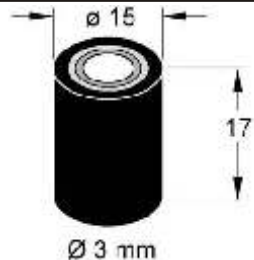

NEC PINCH ROLLER

ORIGINAL #:	97SA510200
SUITS:	VN20/22/25
CODE:	VP-ROLLER 72
TRADE:	$ 6.90
RETAIL:	$ 11.00

GOLDSTAR /NEC TENSION BAND

ORIGINAL #:	333-329A, 328-075A, 79VG0998
SUITS:	P23H, P433H, P933H, RN800H, RN830H, T293H, T493H, VN36, VHG104, VNG67
CODE:	VP-BAND 257
TRADE:	$ 8.40
RETAIL:	$ 16.50

AWAITING PICTURE