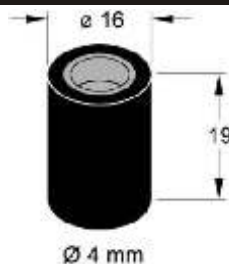

NEC PINCH ROLLER

ORIGINAL #:	016-17-8363
SUITS:	N900 SERIES and MOST N9000
CODE:	VP-ROLLER 70
TRADE:	$ 6.90
RETAIL:	$ 11.00

NEC PINCH ROLLER

ORIGINAL #:	016-18-3653
SUITS:	N9073/9083/9401 DS6000
CODE:	VP-ROLLER 71
TRADE:	$ 6.90
RETAIL:	$ 11.00