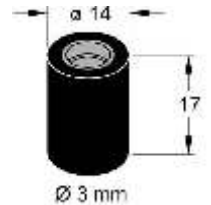

MITSUBISHI / AWA VIDEO PINCH ROLLER

ORIGINAL #:	948D20010, 522D174010
SUITS:	HSE11/12/21 HSE27/31/41 HSMX1/2 ETC
CODE:	VP-ROLLER 25
TRADE:	$ 6.90
RETAIL:	$ 11.00