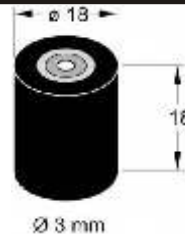

AKAI PINCH ROLLER

SUITS:

VS33/35/53/55/66/422/425/426
 VS427/725 VSF10/11/220/400
 VSF410/422/425/430/600

CODE: VP-ROLLER 15

TRADE: \$ 6.90

RETAIL: \$ 11.00

NB:THIS IS THE BUSH TYPE ONE PIECE ASSY

AKAI PINCH ROLLER

SUITS:

VS22/33/35/53/55/66/422/425/426
 VS427/725 VSF10/11/220/400
 VSF410/422/425/430/600 VSA77

CODE: VP-ROLLER 16

TRADE: \$ 6.90

RETAIL: \$ 11.00

NB:THIS IS THE BEARING TYPE TWO PIECE ASSY

AKAI BACK TENSION BAND