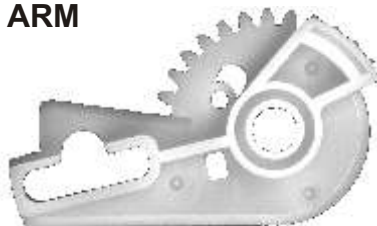

AKAI TAKE UP LOAD ARM

ORIGINAL #: ML368793T
SUITS: VS35/53/55
CODE: VP-GEAR 20
TRADE: $ 4.50
RETAIL: $ 8.80