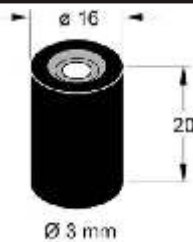

AKAI PINCH ROLLER

ORIGINAL #: X-365-251-31

SUITS:

VS202/203/606 VSP8

CODE: VP-ROLLER 14

TRADE: $ 6.90

RETAIL: $ 11.00

AKAI PLAY/FF/REW IDLER

ORIGINAL #: MI-327773

SUITS:

VS2/3/4/5/6/8/15

CODE: VP-IDLER 25

TRADE: $ 7.50

RETAIL: $ 11.00