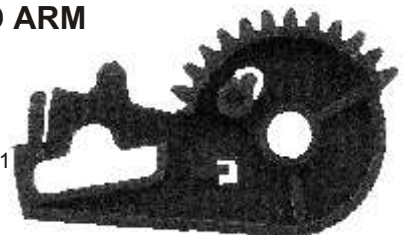

AKAI SUPPLY LOAD ARM

ORIGINAL #: ML368792T
SUITS: VS35/53/55
CODE: VP-GEAR 21
TRADE: $ 4.50
RETAIL: $ 8.80