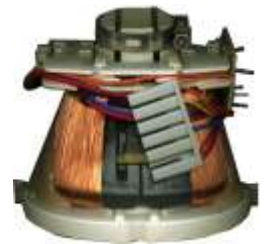

TEMPEST 14" SETS YOKE

SUITS: TEMPEST 14"
PART # DIE1992GL
NECK SIZE: 29mm
CODE: YOKE 38
TRADE: \$ 33.00
RETAIL: \$ 49.95

TEMPEST 14" and 20" SETS

SUITS:
PART #: ODYM1601
NECK SIZE: 22mm
CODE: YOKE 47
TRADE: \$ 33.00
RETAIL: \$ 49.95

TEMPEST 14" and 20" SETS

SUITS:
PART #: ODYM1501
NECK SIZE: 22mm
CODE: YOKE 45
TRADE: \$ 33.00
RETAIL: \$ 49.95

TEAC GOLDSTAR 14" and 20" SETS YOKE

SUITS: TEAC and GOLDSTAR 14" and 20"
PART # ODYM2027
NECK SIZE: 22mm
CODE: YOKE 68
TRADE: \$ 33.00
RETAIL: \$ 49.95

TEMPEST 14" and 20" SETS

SUITS: TEMPEST 14" and 20"
PART #: DIE1692HL
NECK SIZE: 29mm
CODE: YOKE 65
TRADE: \$ 33.00
RETAIL: \$ 49.95

NEC, SAMSUNG TEMPEST 14" and 20" SETS

SUITS:
PART #: DIE1692GE
NECK SIZE: 28mm
CODE: YOKE 82
TRADE: \$ 33.00
RETAIL: \$ 49.95

NEC, SAMSUNG TEMPEST 14" and 20" SETS

SUITS:
PART #: DIE1492EL
NECK SIZE: 28mm
CODE: YOKE 80
TRADE: \$ 33.00
RETAIL: \$ 49.95