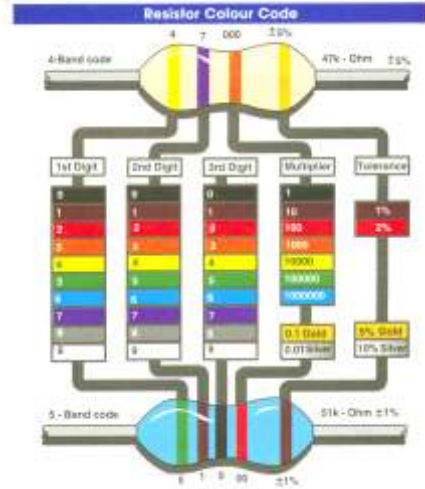

PAGE 2:1

RESISTORS

WIRE WOUND, FUSIBLE, CARBON and METAL FILM

THE INTERNATIONAL E12 RANGE

0.1	0.12	0.15	0.18	0.22	0.27	0.33	0.39	0.47	0.56	0.68	0.82
1	1.2	1.5	1.8	2.2	2.7	3.3	3.9	4.7	5.6	6.8	8.2
10	12	15	18	22	27	33	39	47	56	68	82
100	120	150	180	220	270	330	390	470	560	680	820
1K	1.2K	1.5K	1.8K	2.2K	2.7K	3.3K	3.9K	4.7K	5.6K	6.8K	8.2K
10K	12K	15K	18K	22K	27K	33K	39K	47K	56K	68K	82K
100K	120K	150K	180K	220K	270K	330K	390K	470K	560K	680K	820K
1M	1.2M	1.5M	1.8M	2.2M	2.7M	3.3M	3.9M	4.7M	5.6M	6.8M	8.2M
10M	12M	15M	18M	22M	27M	33M	39M	47M	56M	68M	82M

0.25 WATT 5% CARBON FILM

VALUES: 0.15 and 0.68  
 PRICE: \$ 0.18 each

VALUES: 1 to 5.6M  
 PRICE: \$ 0.05 each

ORDER CODE: 0.25CFR... **MINIMUM ORDER OF 10 PCS**

0.5 WATT 5% CARBON FILM

VALUES: 0.33 to 0.56  
 PRICE: \$ 0.18 each

VALUES: 1 to 10M  
 PRICE: \$ 0.09 each

ORDER CODE: 0.5CFR... **MINIMUM ORDER OF 10 PCS**

0.5 WATT FUSIBLE

VALUES: 0.1 to 10K  
 PRICE: \$ 0.18 each

ORDER CODE: 0.5FR... **MINIMUM ORDER OF 10 PCS**

1 WATT 5% CARBON FILM