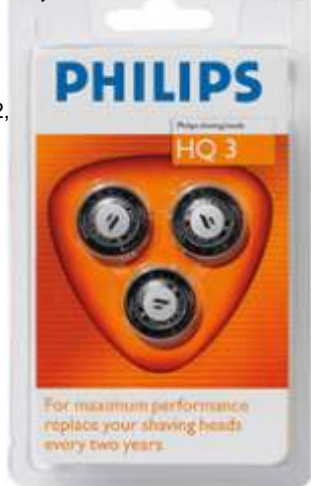

PHILIPS SHAVER HEAD HQ3, 3PACK

Shaverhead "DOUBLE ACTION"
Packaging with 3pcs

Suitable for: HP1328, HP1335, HP1601, HQ3, HQ30, HQ32, HQ36, HQ300, HQ302, HQ304, HQ320, HQ322, HQ340, HQ342, HQ360, HQ362, HQ380, HQ382, HQ384, HQ386, HQ3405, HQ3425, HQ3445, HQ3604, HQ3605, HQ3610, HQ3805, HQ3810, HQ3825, HQ3830, HQ3870, HS360, HS702, HS703, HS704, HS708, HS715, HS755, HS765, HS800, HS805, HS820, HS825, HS830, HS840, HS850, HS860, HS875, HS895, HS896, HS900, HS925, HS945, HS950, HS955, HS969, HS975, HS980