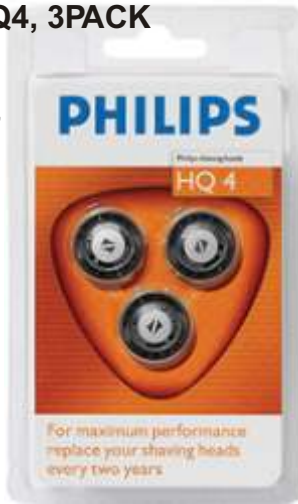

CODE: HQ3-3PACK
PRICE: \$ 74.85

PAGE 15:04

ELECTRIC SHAVER HEADS,
PHILIPS.

PHILIPS SHAVER HEAD HQ4, 3PACK

Shaverhead "MICRO ACTION"
Packaging with 3pcs

Suitable for: HQ4, HQ040, HQ382, HQ384, HQ442, HQ443, HQ481, HQ482, HQ483, HQ484, HQ485, HQ486, HQ487, HQ3405, HQ3425, HQ3445, HQ3605, HQ3610, HQ3805, HQ3810, HQ3825, HQ3830, HQ3845, HQ3850, HQ3865, HQ3870, HQ4401, HQ4405, HQ4411, HQ4425, HQ4445, HQ4601, HQ4607, HQ4608, HQ4625, HQ4630, HQ4800, HQ4805, HQ4806, HQ4810, HQ4816, HQ4819, HQ4821, HQ4825, HQ4826, HQ4830, HQ4845, HQ4846, HQ4850, HQ4851, HQ4856, HQ4861, HQ4865, HQ4866, HQ4870, HQ4885, HQ4890, HQ5426, HQ5430, HQ5812, HQ5813, HQ5820, HQ5625, HP1318, HP1319, HP1323, HP1327, HP1328, HP1335, HP1336, HP1337, HP1338, HP1339, HP1601, HP1602, HP1604, HP1605, HP1606, HP1607, HP1608, HP1700, HS190, HS260, HS360, HS375, HS465, HS470, HS475, HS480, HS485, HS702, HS703, HS704, HS705, HS706, HS708, HS709, HS715, HS755, HS765, HS775, HS800, HS802, HS805, HS820, HS825, HS830, HS840, HS850, HS860, HS875, HS885, HS890, HS895, HS896, HS900, HS905, HS915, HS920, HS925, HS930, HS945, HS950, HS955, HS969, HS965, HS970, HS975, HS980, HS985, HS990,