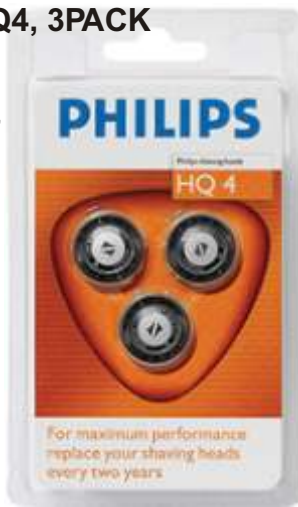

CODE: HQ3-3PACK
PRICE: \$ 74.85

PAGE 15:04

ELECTRIC SHAVER HEADS,
PHILIPS.

PHILIPS SHAVER HEAD HQ4, 3PACK

Shaverhead "MICRO ACTION"
Packaging with 3pcs

Suitable for: HQ4, HQ040, HQ382, HQ384, HQ442, HQ443, HQ481, HQ482, HQ483, HQ484, HQ485, HQ486, HQ487, HQ3405, HQ3425, HQ3445, HQ3605, HQ3610, HQ3805, HQ3810, HQ3825, HQ3830, HQ3845, HQ3850, HQ3865, HQ3870, HQ4401, HQ4405, HQ4411, HQ4425, HQ4445, HQ4601, HQ4607, HQ4608, HQ4625, HQ4630, HQ4800, HQ4805, HQ4806, HQ4810, HQ4816, HQ4819, HQ4821, HQ4825, HQ4826, HQ4830, HQ4845, HQ4846, HQ4850, HQ4851, HQ4856, HQ4861, HQ4865, HQ4866, HQ4870, HQ4885, HQ4890, HQ5426, HQ5430, HQ5812, HQ5813, HQ5820, HQ5625, HP1318, HP1319, HP1323, HP1327, HP1328, HP1335, HP1336, HP1337, HP1338, HP1339, HP1601, HP1602, HP1604, HP1605, HP1606, HP1607, HP1608, HP1700, HS190, HS260, HS360, HS375, HS465, HS470, HS475, HS480, HS485, HS702, HS703, HS704, HS705, HS706, HS708, HS709, HS715, HS755, HS765, HS775, HS800, HS802, HS805, HS820, HS825, HS830, HS840, HS850, HS860, HS875, HS885, HS890, HS895, HS896, HS900, HS905, HS915, HS920, HS925, HS930, HS945, HS950, HS955, HS969, HS965, HS970, HS975, HS980, HS985, HS990,