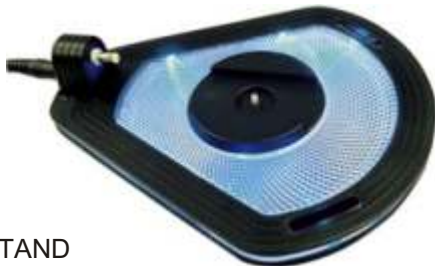

CODE: CMP-PS2LGUN20

TRADE:\$ 89.95

RETAIL:\$ 99.00

PS2 SLIM BLUE LIGHT STAND

KÖNIG BLUE LIGHT STAND FOR PS2 SLIM (SCPH-70000)

Vertical stand for PS2 with blue LED light. Allows the PS2 to be stood safely and securely on its end, for unique and ergonomic console placement. No extra cable is needed since it plugs direct into the power of the PS2.

Suitable for PS2 SLIM model SCPH-70000

CODE: CMP-PS2LSTAND

TRADE:\$ 24.95

RETAIL:\$ 29.95

PS2 AND USB GAMING WHEEL

KÖNIG 4-IN-1 RACING WHEEL

Racing wheel for the Playstation 2 and PC.

- Dual vibration
- Full analog foot pedals
- Programmable steering angle
- Programmable button configuration
- Compatible with Windows 95/98, ME, NT, 2000 and XP