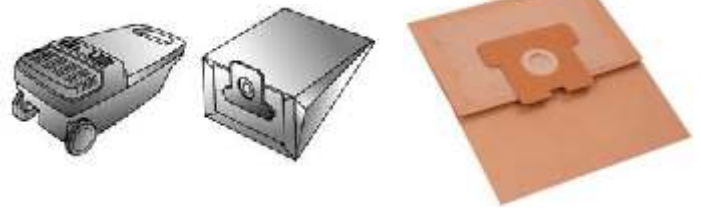

**HOVER H10 COMPACT SERIES DUST BAG**

SUITS MODELS: COMPACT ( STANDARD, SUPER, ELECTRONIC)  
S3182, S3192-3202, S3232, S3278,, S3280 MANY  
SPRINT SC114/116/118/364  
AQUATRONIC 1100, S4386 ETC.

**HQ VERSION**