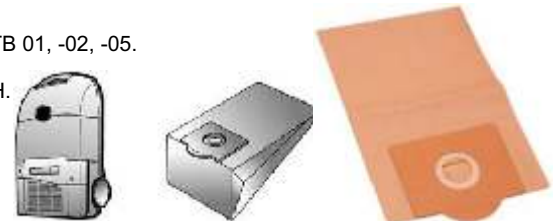

HQ VERSION

CODE: W7-51650HQ
TRADE:$ TBA RETAIL:$ TBA

**OTHER FILTERS AVAILABLE UPON YOUR REQUEST.
PLEASE ENQUIRE.**

**HELP US BUILD OUR RANGE.
WHEN DID YOU LAST REPLACE YOURS?**