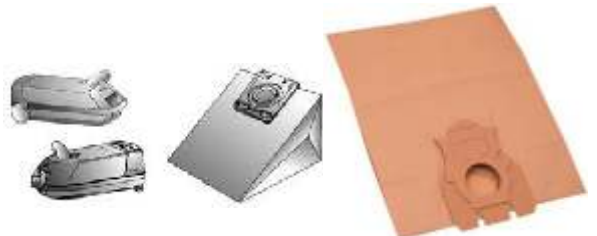

HQ VERSION

CODE: W7-51405HQ
TRADE:$ 5.50 RETAIL:$ 9.95

**OTHER FILTERS AVAILABLE UPON YOUR REQUEST.
PLEASE ENQUIRE.**

**HELP US BUILD OUR RANGE.
WHEN DID YOU LAST REPLACE YOURS?**