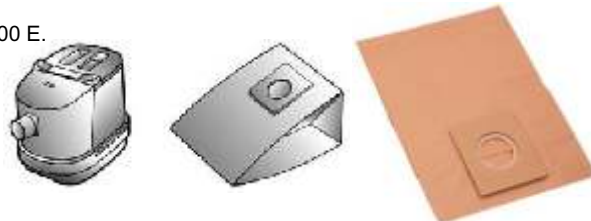

PAGE 11:8

**VACUUM CLEANER DUST BAGS.
(ORDER 1 TO GET 5PCS IN A BAG)**

NILFISK GM200/400 DUST BAG.

GM 200, 200 E. - 210, -300, -310, -320, -330, -400, -410, -420, -430. (GM 200-499), 1200 E.