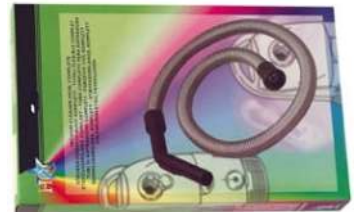

ELECTROLUX COMPLETE HOSE.

Hose complete, long aluminium bend end.
Fits all - 3 lug machine end fitting models.

HQ BLISTER SUPPLIED
CODE: W7-87009BL
TRADE:$ 33.00
RETAIL:$ 49.95