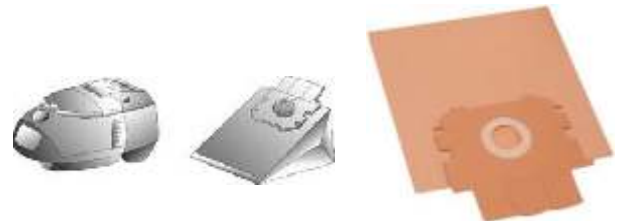

HQ VERSION

CODE: W7-50581HQ
TRADE:$ TBA RETAIL:$ TBA

ELECTROLUX E22 DUST BAG.

UZ 920, -921, -922, -923, -925, -930, -930S, -945.