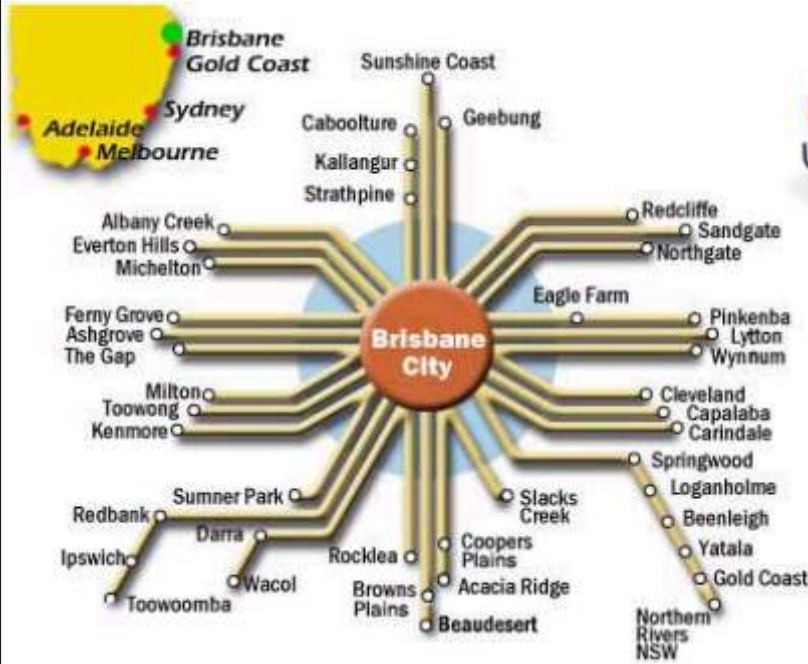

GO

DELIVERY METHODS

BRISBANE METRO: 4 PICKUPS DAILY

- 9:00am** FAX ORDERS IN BY 8:45am TO RECEIVE SAME DAY
- 11:30am** CALL OR FAX IN BY 11:00am TO RECEIVE MIDAFTERNOON
- 1:30pm** CALL OR FAX BY 1:00pm TO RECEIVE LATE AFTER NOON
- 4:00pm** CALL OR FAX BY 3.30pm TO RECEIVE NEXT WORK DAY
- COST:** \$ 9.90
- CODE:** FR GO PLEASE

COURIERS PLEASE INTERSTATE PICKUP 4:00pm EVERY DAY

EMAIL, FAX OR CALL IN AN ORDER BY 3:00pm.

COURIERS PLEASE 1KG

FOR ORDERS UP TO 1KG

COST:\$9.95 **CODE:**FR GO1KG

COURIERS PLEASE 3KG

FOR ORDERS UP TO 3KG

COST:\$12.95 **CODE:**FR GO3KG

COURIERS PLEASE 5KG

FOR ORDERS UP TO 5KG

COST:\$14.95 **CODE:**FR GO5KG

TRACK AND TRACE AVAILABLE ONLINE
www.couriersplease.com.au

AUSTRALIA POST EXPRESS POST OVERNIGHT ORDER CUT OFF TIME 4:00pm

FOR OVERNIGHT DELIVERY AUSTRALIA WIDE
WITHIN THE EXPRESS POST NETWORK*
EMAIL, FAX, OR CALL IN AN ORDER BY 4:00pm