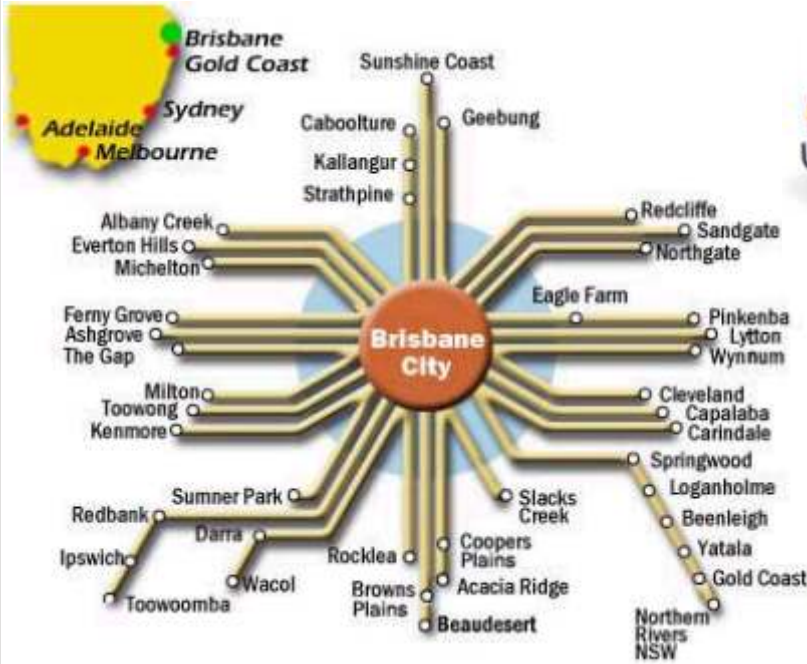

GO

DELIVERY METHODS

BRISBANE METRO: 4 PICKUPS DAILY

- 9:00am** FAX ORDERS IN BY 8:45am TO RECEIVE SAME DAY
- 11:30am** CALL OR FAX IN BY 11:00am TO RECEIVE MIDAFTERNOON
- 1:30pm** CALL OR FAX BY 1:00pm TO RECEIVE LATE AFTER NOON
- 4:00pm** CALL OR FAX BY 3.30pm TO RECEIVE NEXT WORK DAY
- COST:** \$ 9.90
- CODE:** FR GO PLEASE

COURIERS PLEASE INTERSTATE PICKUP 4:00pm EVERY DAY

EMAIL, FAX OR CALL IN AN ORDER BY 3:00pm.

COURIERS PLEASE 1KG

FOR ORDERS UP TO 1KG

COST:\$9.95 **CODE:**FR GO1KG

COURIERS PLEASE 3KG

FOR ORDERS UP TO 3KG

COST:\$12.95 **CODE:**FR GO3KG

COURIERS PLEASE 5KG

FOR ORDERS UP TO 5KG

COST:\$14.95 **CODE:**FR GO5KG

TRACK AND TRACE AVAILABLE ONLINE
www.couriersplease.com.au

AUSTRALIA POST EXPRESS POST OVERNIGHT ORDER CUT OFF TIME 4:00pm

FOR OVERNIGHT DELIVERY AUSTRALIA WIDE
WITHIN THE EXPRESS POST NETWORK*
EMAIL, FAX, OR CALL IN AN ORDER BY 4:00pm